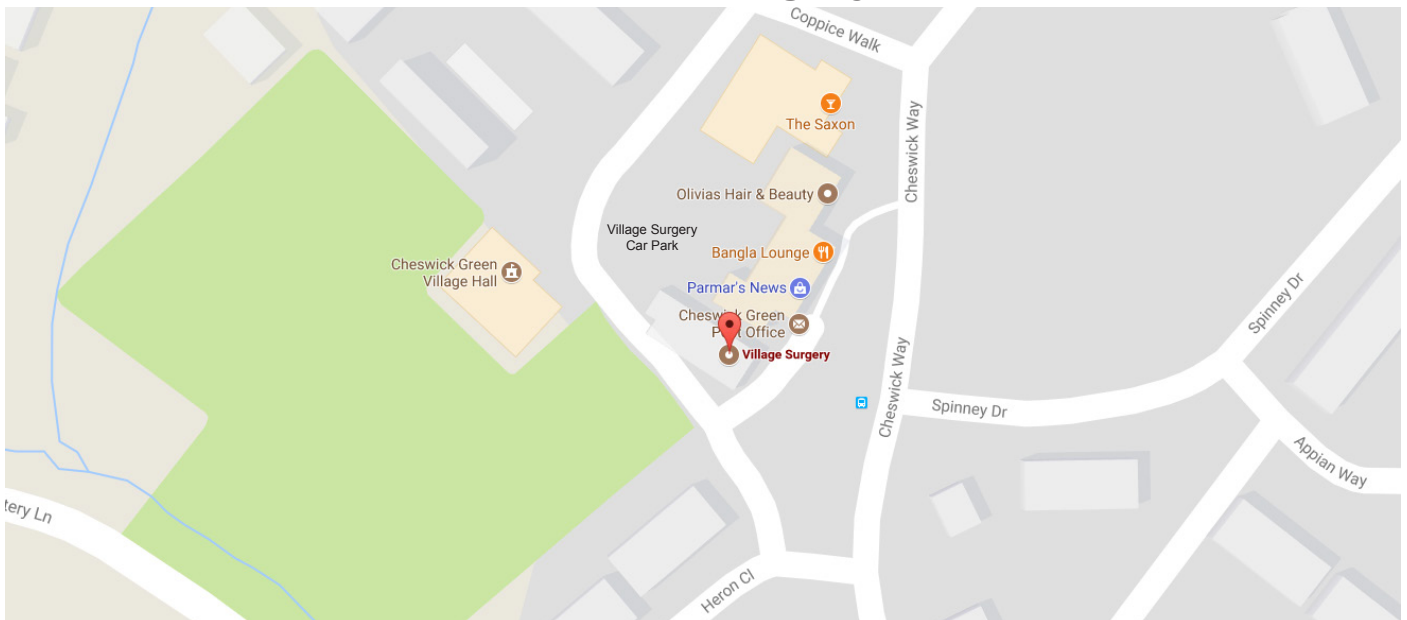

## Clinic location map and directions to:

**Village Surgery**, Cheswick Green, Shirley, B90 4JA  
 Telephone Number: 0121 203 0400

**On arrival please report to the surgery reception.**

<b>Bus Routes:</b>	Diamond Bus Company S2
<b>Nearest Train Station:</b>	Terry's Green (London Midlands 8-minutes and 3 miles away to the South East)
<b>Sat Nav Postcode:</b>	B90 4JA will take you to the surgery
<b>Local Landmarks:</b>	Shares Car Park with the Saxon Pub and the Village Hall
<b>Disabled Access:</b>	The Surgery has ramp, double doors and the room is on the ground floor